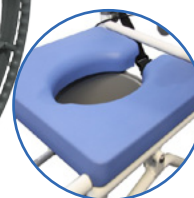

## REHAB SHOWER COMMODES

Traditionally, rehab shower commodes have been constructed of steel or stainless steel. These two materials had their drawbacks. Steel rusts, stainless steel is expensive and both are heavy. Ezee Life™ commodes are constructed of high quality aluminum that won't rust, is lighter than steel and lower in cost than stainless steel.

Optional 4 Way Seat

Anti tippers  
on all models

Height adjustable  
on all models

- Model # | 150 (15" seat)
- Model # | 180 (18" seat)
- Model # | 180-4w (18" 4 way seat)
- Model # | 185 (20" wide seat)
- Model # | 186 (22" x-wide seat)

- Model # | 150-22 (15" seat, 22" wheels)
- Model # | 180-24 (18" seat, 24" wheels)
- Model # | 180-4w-24 (18" 4 way seat, 24" wheels)
- Model # | 185-24 (20" seat, 24" wheels)
- Model # | 186-24 (22" seat, 24" wheels)

### STANDARD FEATURES:

- Lightweight aluminum **NO RUST**
- Footrest, adjustable height & removable
- Removable insert cushion for showering or toileting
- Quick Release axles (self propelled models)
- Four 5" locking casters
- Slide on pail, removable
- Flip back arms
- Maintenance free tires
- Calf strap included
- Molded handrims
- Super soft seat
- Easier rolling
- Seat belt
- All adjustments are tool-less
- 1 Year full warranty
- 2 Year warranty on frame