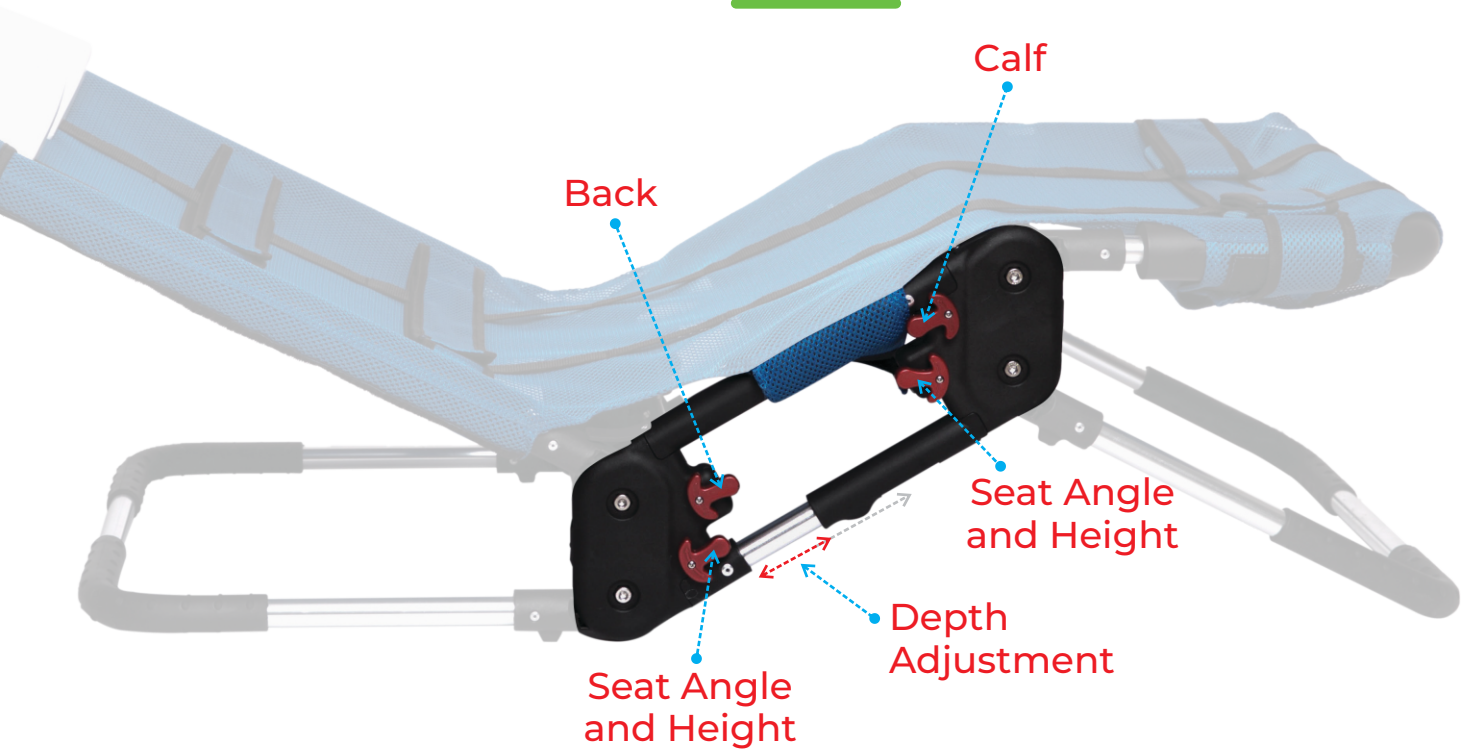

We designed the Anchor knowing your child's needs are unique and constantly evolving. That's why you can make angle and height adjustments with one hand on either side of the chair, all while your child is seated. It is also depth adjustable allowing for growth and long-term use. These agile and individualized functionalities ensure longevity, comfort, and hassle free bath time **so every bubble counts.**

Angle Adjustable

back, seat, & calf support

Folds Flat

easy storage & transport

FEATURES

- Depth adjustable for growth
- Angle adjustable back, seat and calf support, can be configured for individual requirements
- Height adjustable
- Make one handed angle & height adjustments on either side of the chair
- Positioning straps and head support can be placed anywhere along length of the chair
- Folds flat for easy storage and transport

02 Lateral Support

AN2110

Wedges and adjustable strap help maintain optimal trunk alignment.

03 XL Positioning Straps

AN2111

Set of XL trunk & pelvic straps.

ADJUSTMENTS

SPECIFICATIONS

AN1400 Small

Seat Width	14.5"
Seat Depth	10.5" - 13"
Back Height	24"
Back Width	17"
Calf Support Length	11"
Seat Height	5.75"-11"-15.5"-17"
Back Angle	0°, 30°, 60°, 90°
Calf Support Angle	0°, 30°, 60°
Product Weight	14.5 lbs
Weight Capacity	155 lbs