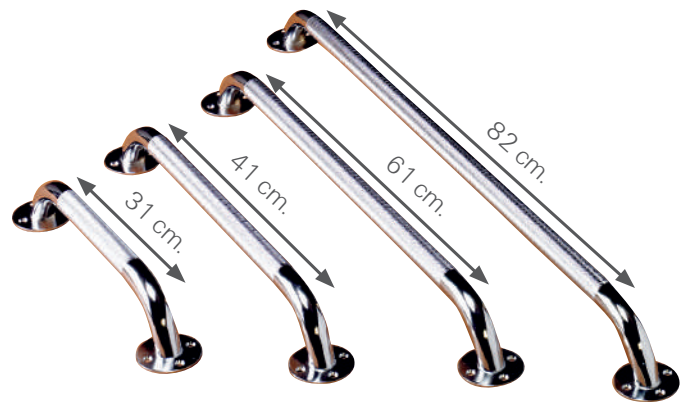

It is recommended that the installer values the screws to use when fixing depending on the type of wall or the place where it is installed.

2194031 River grab. 31 cm

2194041 Riber grab. 41 cm

Non-slippery grip.
Height:6,7cm.Diameter:32mm

2193031 Ocean grab. 31 cm

2193041 Ocean grab. 41 cm

Rust resistant and non-slippery grip.
Material: aluminium and ABS.
Diameter:32mm. Height: 6,7 cm

2196031 **2196041** **2196061** **2196082**

White steel Grab Bars.

2197031 **2197041** **2197061** **2197082**

Chrome Steel Angle Grab Bar

2198031 Stainless Steel Grab Bar: 31 cm.

2198041 Stainless Steel Grab Bar: 41 cm.

2198061 Stainless Steel Grab Bar: 31 cm.