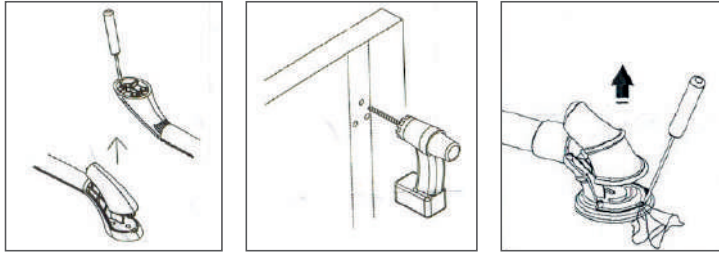

It is recommended that the installer values the screws to use when fixing depending on the type of wall or the place where it is installed.

2194031 River grab. 31 cm

2194041 Riber grab. 41 cm

Non-slippery grip.
Height:6,7cm.Diameter:32mm

2193031 Ocean grab. 31 cm

2193041 Ocean grab. 41 cm

Rust resistant and non-slippery grip.
Material: aluminium and ABS.
Diameter:32mm. Height: 6,7 cm

2196031 **2196041** **2196061** **2196082**

White steel Grab Bars.

2197031 **2197041** **2197061** **2197082**

Chrome Steel Angle Grab Bar

2198031 Stainless Steel Grab Bar: 31 cm.

2198041 Stainless Steel Grab Bar: 41 cm.

2198061 Stainless Steel Grab Bar: 31 cm.