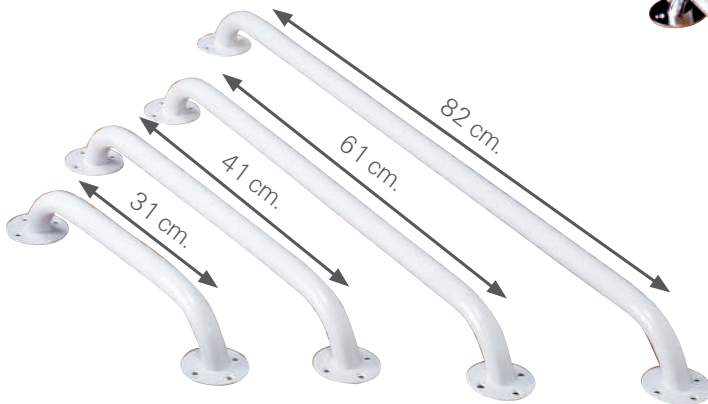

It is recommended that the installer values the screws to use when fixing depending on the type of wall or the place where it is installed.

2194031 River grab. 31 cm

2194041 Riber grab. 41 cm

Non-slippery grip.
Height:6,7cm.Diameter:32mm

2193031 Ocean grab. 31 cm

2193041 Ocean grab. 41 cm

Rust resistant and non-slippery grip.
Material: aluminium and ABS.
Diameter:32mm. Height: 6,7 cm

2196031 **2196041** **2196061** **2196082**

White steel Grab Bars.

2197031 **2197041** **2197061** **2197082**

Chrome Steel Angle Grab Bar

2198031 Stainless Steel Grab Bar: 31 cm.

2198041 Stainless Steel Grab Bar: 41 cm.

2198061 Stainless Steel Grab Bar: 31 cm.