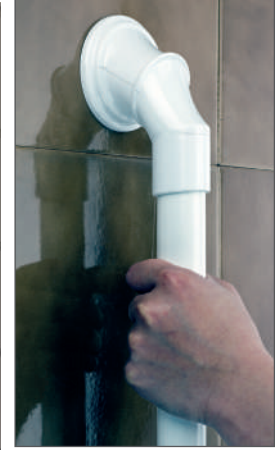

It is recommended that the installer values the screws to use when fixing depending on the type of wall or the place where it is installed.

2194031 River grab. 31 cm

2194041 Riber grab. 41 cm

Non-slippery grip.
Height:6,7cm.Diameter:32mm

2193031 Ocean grab. 31 cm

2193041 Ocean grab. 41 cm

Rust resistant and non-slippery grip.
Material: aluminium and ABS.
Diameter:32mm. Height: 6,7 cm

2196031 **2196041** **2196061** **2196082**

White steel Grab Bars.