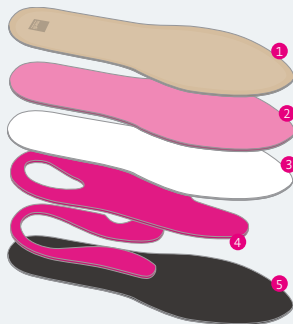

Control slim

sports
everyday

Materials

- 1 Top Velours, *sandy* 0,7 mm
- 2 Top Form 33°, *magenta* 2,0 mm
- 3 Top Therm, *transparent* 0,5 mm
- 4 Multi-layered core
- 5 Carbon fleece, *black* 0,6 mm

Especially designed for
patients with hallux rigidus

cushion

support

pain-relief

The Control insole enables a stabilization of the painful joint through a controlled rolling movement relieving foot pain also in shoes with little space..

Indications

- hallux rigidus
- foot problems with need for higher control

Benefits

- Slim version designed for shoes with little space
- Relief of the metatarsophalangeal joint of the big toe
- High quality velour cover for a pleasant feel when wearing
- Elongated core for stabilization of the metatarsophalangeal joint of the big toe and for support of the longitudinal arch

Order information

Control slim	
item no	sizes
PIA16 Δ	35/36 – 45/46

Δ = add red number