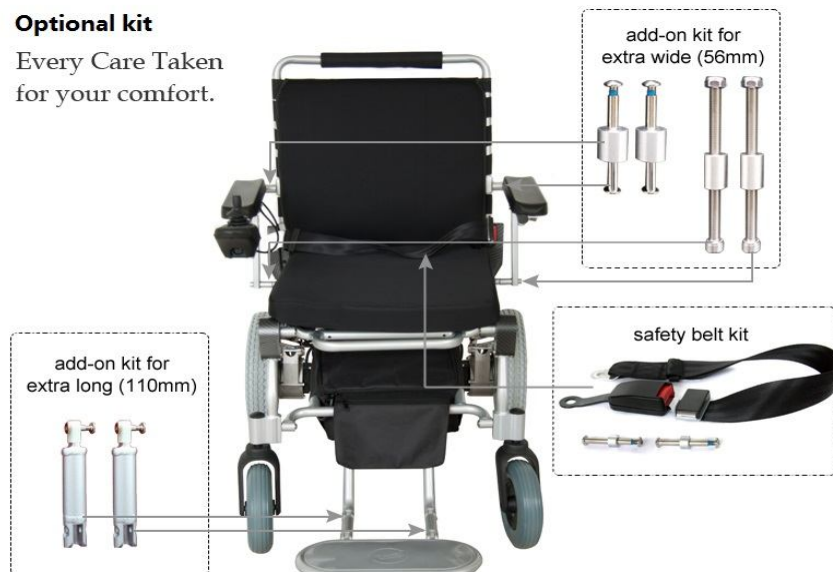

e-Throne folding power wheelchair

Parameter \ Model	e-Throne 8"	e-Throne 10"	e-Throne 12"
Net Weight	24kg	26kg	27kg
Unfolded Dimension (L*W*H)	100*63*95cm	100*65*98cm	100*65*96cm
Folded Dimension (L*W*H)	80*63*35cm	80*65*35cm	80*65*35cm
Packing Dimension (L*W*H)	65*36*83cm	68*36*84cm	68*36*84cm
Seat Dimension (L*W)	45*45cm		
Seat Height (from ground)	52cm	54cm	54cm
Arm Rest Height (from ground)	68cm	70cm	70cm
Ground Clearance	9cm	10cm	10cm
Front Wheels (Diameter*Width)	6**5cm	8**5cm	8**5cm
Rear Wheels (Diameter*Width)	8**4.5cm	10**5.5cm	12**5.5cm
Wheel Base	48cm	47cm	45cm
Wheel Tread	58.5cm	59.5cm	59.5cm
Tire Type	PU filled tire		
Wheel Material	Rubber		
Pedal (L*W)	32*13cm		
Motor Type	24V180W brushless hub motor	24V180W brushless hub motor	24V250W brushless hub motor
Controller	IM-50B brushless joystick controller Max output current 30A		
Battery	24V10Ah LiFePO4 battery: 2.6kg 14*16*7cm 24V15Ah LiFePO4 battery: 4.7kg 19*19*10cm Lifetime >1000 cycles		
Charger (input)	AC 110-240V		
Brake Type	Electromagnetic brake		
Max Speed	4mph		
Distance on Full Battery	18km (24V10Ah) 28km (24V15Ah)		
Max Loading Capacity	150kg		
Climbing Ability	12°		
Folding/Unfolding Feature	1-second		
Back Rest Tilting Feature	5 inclinable angles		

Quick Detachable / Attachable Motor Wheels (Within 5 Seconds)

Motor Wheels:
4~6kg Each(8"/10"/12")

Easy Lifiable after Removal
of Motor Wheels
Main Chair Body: 15kg Only

Optional kit

Every Care Taken
for your comfort.

Vast Various Accessories

User-friendly Control Panel