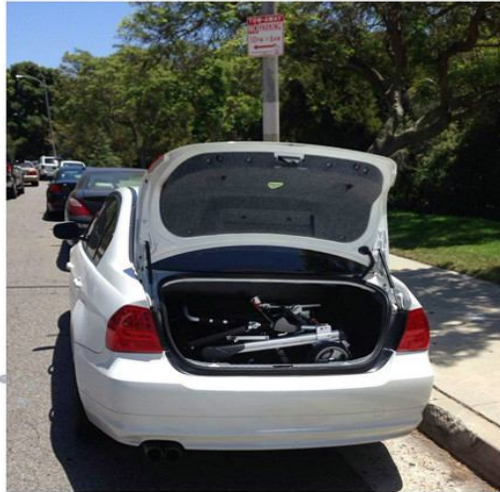

e-Throne folding power wheelchair

Parameter \ Model	e-Throne 8"	e-Throne 10"	e-Throne 12"
Net Weight	24kg	26kg	27kg
Unfolded Dimension (L*W*H)	100*63*95cm	100*65*98cm	100*65*96cm
Folded Dimension (L*W*H)	80*63*35cm	80*65*35cm	80*65*35cm
Packing Dimension (L*W*H)	65*36*83cm	68*36*84cm	68*36*84cm
Seat Dimension (L*W)	45*45cm		
Seat Height (from ground)	52cm	54cm	54cm
Arm Rest Height (from ground)	68cm	70cm	70cm
Ground Clearance	9cm	10cm	10cm
Front Wheels (Diameter*Width)	6**5cm	8**5cm	8**5cm
Rear Wheels (Diameter*Width)	8**4.5cm	10**5.5cm	12**5.5cm
Wheel Base	48cm	47cm	45cm
Wheel Tread	58.5cm	59.5cm	59.5cm
Tire Type	PU filled tire		
Wheel Material	Rubber		
Pedal (L*W)	32*13cm		
Motor Type	24V180W brushless hub motor	24V180W brushless hub motor	24V250W brushless hub motor
Controller	IM-50B brushless joystick controller Max output current 30A		
Battery	24V10Ah LiFePO4 battery: 2.6kg 14*16*7cm 24V15Ah LiFePO4 battery: 4.7kg 19*19*10cm Lifetime >1000 cycles		
Charger (input)	AC 110-240V		
Brake Type	Electromagnetic brake		
Max Speed	4mph		
Distance on Full Battery	18km (24V10Ah) 28km (24V15Ah)		
Max Loading Capacity	150kg		
Climbing Ability	12°		
Folding/Unfolding Feature	1-second		
Back Rest Tilting Feature	5 inclinable angles		

Quick Detachable / Attachable Motor Wheels (Within 5 Seconds)

Motor Wheels:
4~6kg Each(8"/10"/12")

Easy Lifiable after Removal
of Motor Wheels
Main Chair Body: 15kg Only

Optional kit

Every Care Taken
for your comfort.

Vast Various Accessories

User-friendly Control Panel