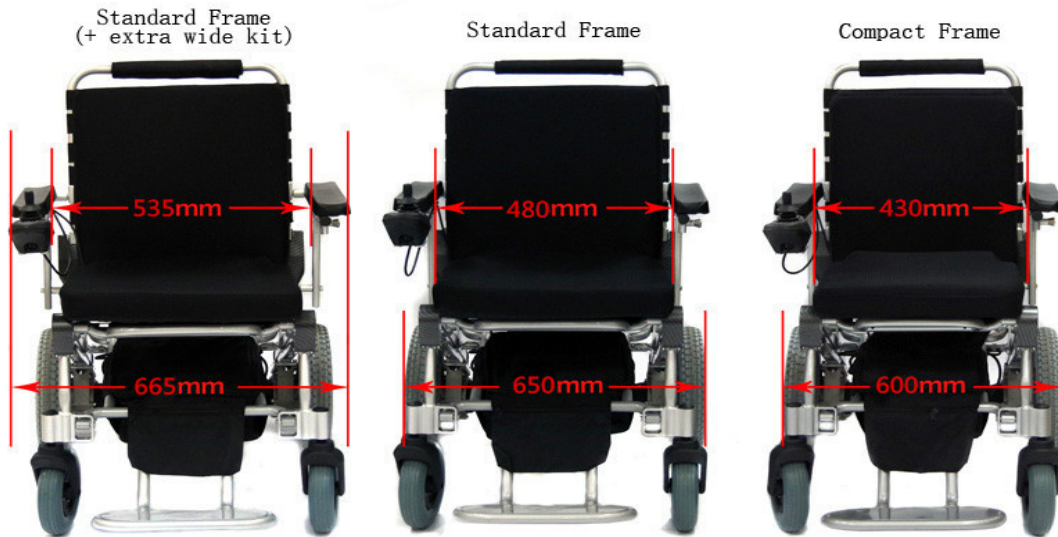

User-friendly Control Panel