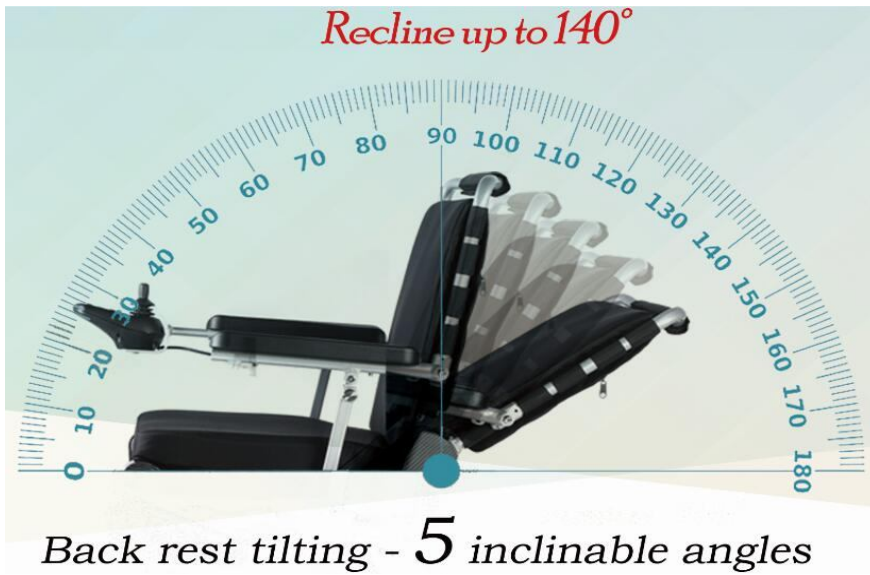

e-Throne folding power wheelchair

Parameter \ Model	e-Throne 8"	e-Throne 10"	e-Throne 12"
Net Weight	24kg	26kg	27kg
Unfolded Dimension (L*W*H)	100*63*95cm	100*65*98cm	100*65*96cm
Folded Dimension (L*W*H)	80*63*35cm	80*65*35cm	80*65*35cm
Packing Dimension (L*W*H)	65*36*83cm	68*36*84cm	68*36*84cm
Seat Dimension (L*W)	45*45cm		
Seat Height (from ground)	52cm	54cm	54cm
Arm Rest Height (from ground)	68cm	70cm	70cm
Ground Clearance	9cm	10cm	10cm
Front Wheels (Diameter*Width)	6**5cm	8**5cm	8**5cm
Rear Wheels (Diameter*Width)	8**4.5cm	10**5.5cm	12**5.5cm
Wheel Base	48cm	47cm	45cm
Wheel Tread	58.5cm	59.5cm	59.5cm
Tire Type	PU filled tire		
Wheel Material	Rubber		
Pedal (L*W)	32*13cm		
Motor Type	24V180W brushless hub motor	24V180W brushless hub motor	24V250W brushless hub motor
Controller	IM-50B brushless joystick controller Max output current 30A		
Battery	24V10Ah LiFePO4 battery: 2.6kg 14*16*7cm 24V15Ah LiFePO4 battery: 4.7kg 19*19*10cm Lifetime >1000 cycles		
Charger (input)	AC 110-240V		
Brake Type	Electromagnetic brake		
Max Speed	4mph		
Distance on Full Battery	18km (24V10Ah) 28km (24V15Ah)		
Max Loading Capacity	150kg		
Climbing Ability	12°		
Folding/Unfolding Feature	1-second		
Back Rest Tilting Feature	5 inclinable angles		

Quick Detachable / Attachable Motor Wheels (Within 5 Seconds)

Motor Wheels:
4~6kg Each(8"/10"/12")

Easy Lifiable after Removal
of Motor Wheels
Main Chair Body: 15kg Only

Optional kit

Every Care Taken
for your comfort.