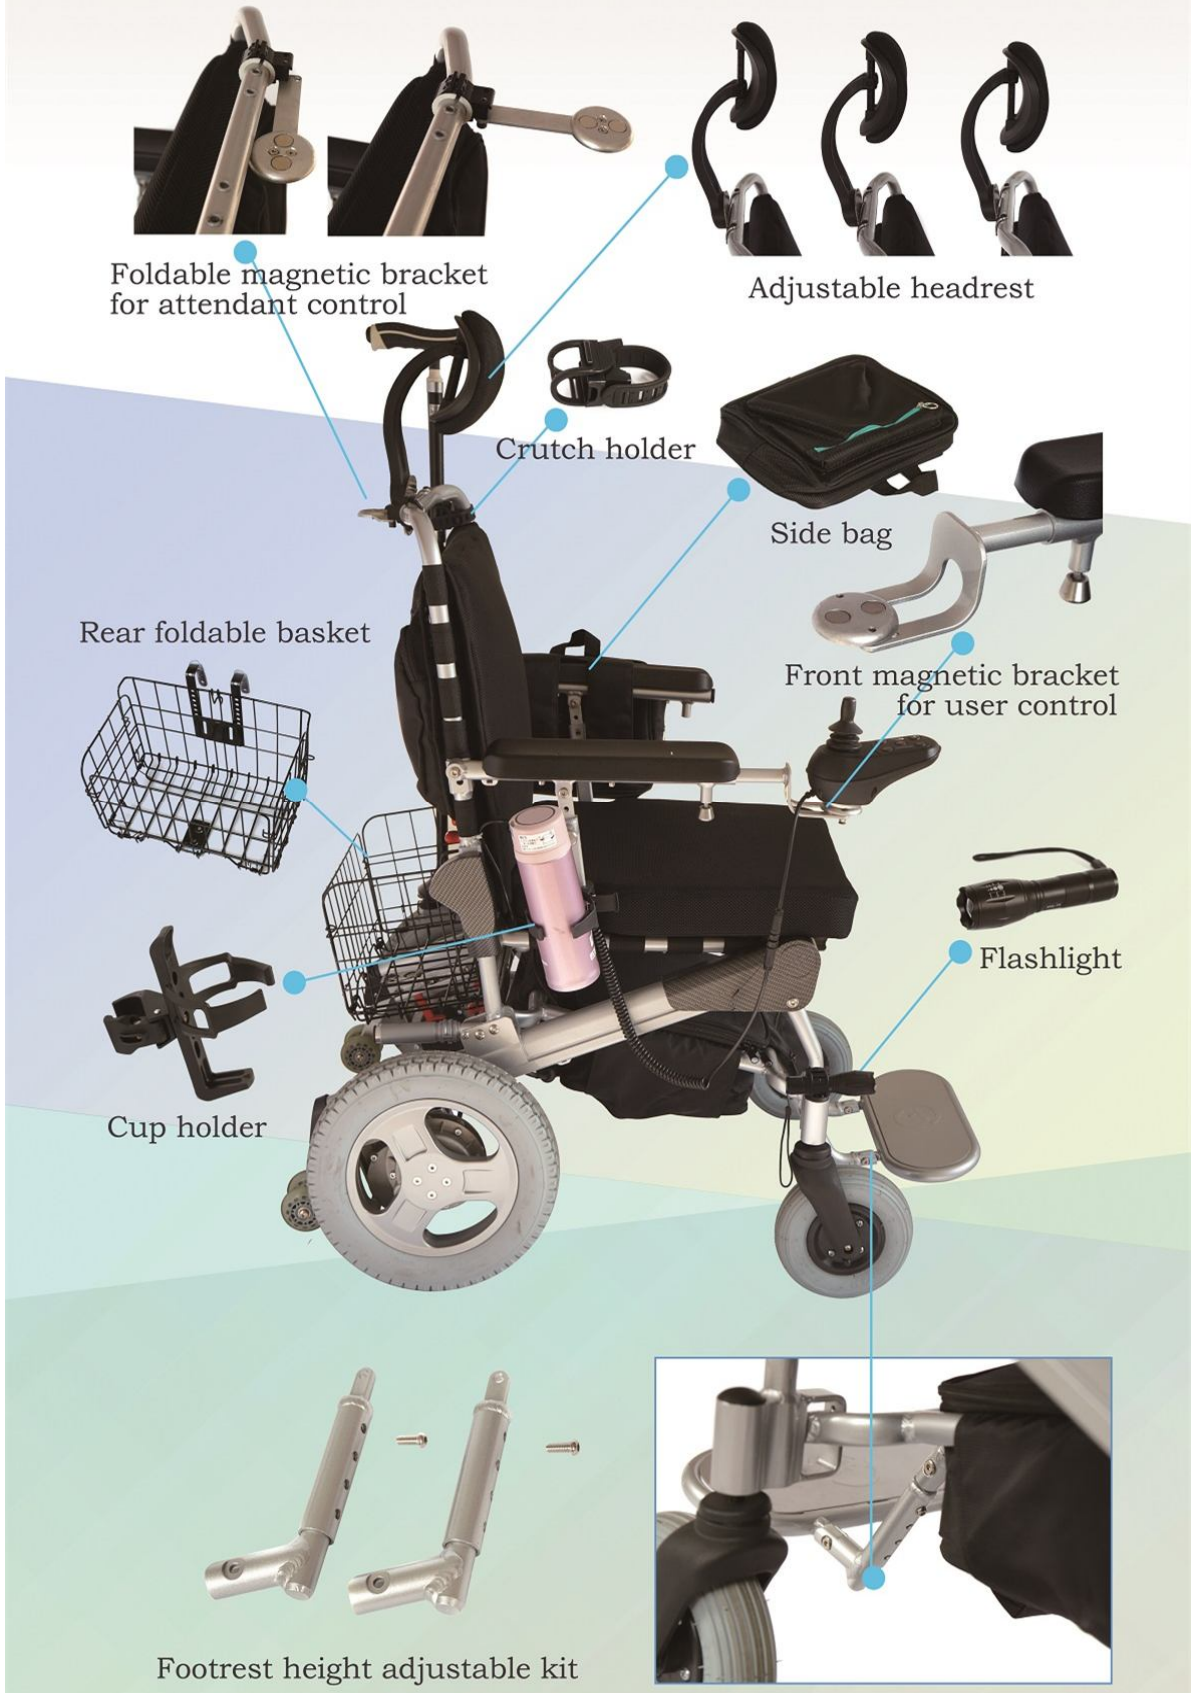

e-Throne folding power wheelchair

Parameter \ Model	e-Throne 8"	e-Throne 10"	e-Throne 12"
Net Weight	24kg	26kg	27kg
Unfolded Dimension (L*W*H)	100*63*95cm	100*65*98cm	100*65*96cm
Folded Dimension (L*W*H)	80*63*35cm	80*65*35cm	80*65*35cm
Packing Dimension (L*W*H)	65*36*83cm	68*36*84cm	68*36*84cm
Seat Dimension (L*W)	45*45cm		
Seat Height (from ground)	52cm	54cm	54cm
Arm Rest Height (from ground)	68cm	70cm	70cm
Ground Clearance	9cm	10cm	10cm
Front Wheels (Diameter*Width)	6**5cm	8**5cm	8**5cm
Rear Wheels (Diameter*Width)	8**4.5cm	10**5.5cm	12**5.5cm
Wheel Base	48cm	47cm	45cm
Wheel Tread	58.5cm	59.5cm	59.5cm
Tire Type	PU filled tire		
Wheel Material	Rubber		
Pedal (L*W)	32*13cm		
Motor Type	24V180W brushless hub motor	24V180W brushless hub motor	24V250W brushless hub motor
Controller	IM-50B brushless joystick controller Max output current 30A		
Battery	24V10Ah LiFePO4 battery: 2.6kg 14*16*7cm 24V15Ah LiFePO4 battery: 4.7kg 19*19*10cm Lifetime >1000 cycles		
Charger (input)	AC 110-240V		
Brake Type	Electromagnetic brake		
Max Speed	4mph		
Distance on Full Battery	18km (24V10Ah) 28km (24V15Ah)		
Max Loading Capacity	150kg		
Climbing Ability	12°		
Folding/Unfolding Feature	1-second		
Back Rest Tilting Feature	5 inclinable angles		

Quick Detachable / Attachable Motor Wheels (Within 5 Seconds)

Motor Wheels:
4~6kg Each(8"/10"/12")

Easy Lifiable after Removal
of Motor Wheels
Main Chair Body: 15kg Only

Optional kit

Every Care Taken
for your comfort.

Vast Various Accessories

User-friendly Control Panel