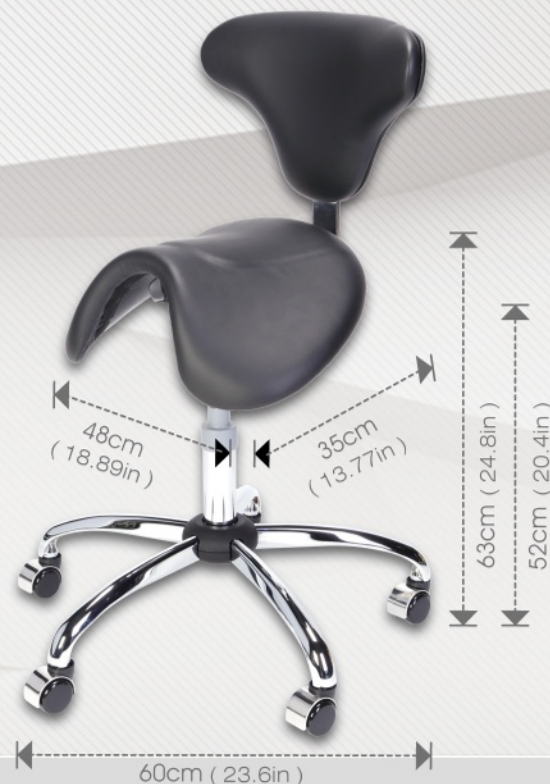

Optional Accessories

Round Stool Narrow Base (Black) RN-BK

Feature: Round Top & Narrow Base for Rapid Tasks

Round Stool Wide Base with Back Rest (Black) RW-BK

Feature: Round Top, Wide Base & Back Rest for Long Working Hours

Stools

Pneumatic Lift, 5 Star Metal Base, Stainless Steel Covered Castors, Seat Base Cover, High Quality PVC Upholstery

Saddle Stool Narrow Base (Black) SN-BK

Feature: Saddle Top, Narrow Base for Precision Tasks

Saddle Stool Wide Base with Back Rest (Black) SW-BK

Feature: Saddle Top, Wide Base, Back Rest & Forward Tilting for Precision Tasks and Long Working Hours

Available Colours:

-  Prussian Blue
-  Licorice Black
-  Dim Grey
-  Merlot (Red Wine)
-  Golden Creamy Beige

Everyway Proprietary Cot Sides are foldable (retractable) underneath the table top and do not get in the way of therapist. No more injuries from bumping into the cot side as there is nothing protruding out of the table top when a cot side is fully retracted beneath the table.