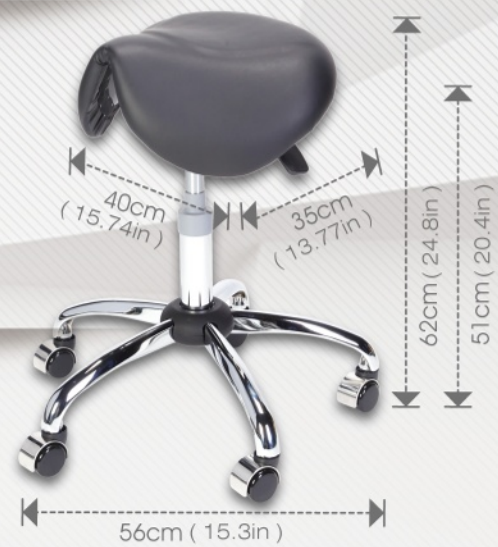

Optional Accessories

Round Stool Narrow Base (Black) RN-BK

Feature: Round Top & Narrow Base for Rapid Tasks

Round Stool Wide Base with Back Rest (Black) RW-BK

Feature: Round Top, Wide Base & Back Rest for Long Working Hours

Stools

Pneumatic Lift, 5 Star Metal Base, Stainless Steel Covered Castors, Seat Base Cover, High Quality PVC Upholstery

Saddle Stool Narrow Base (Black) SN-BK

Feature: Saddle Top, Narrow Base for Precision Tasks

Saddle Stool Wide Base with Back Rest (Black) SW-BK

Feature: Saddle Top, Wide Base, Back Rest & Forward Tilting for Precision Tasks and Long Working Hours

Available Colours:

-  Prussian Blue
-  Licorice Black
-  Dim Grey
-  Merlot (Red Wine)
-  Golden Creamy Beige

Everyway Proprietary Cot Sides are foldable (retractable) underneath the table top and do not get in the way of therapist. No more injuries from bumping into the cot side as there is nothing protruding out of the table top when a cot side is fully retracted beneath the table.