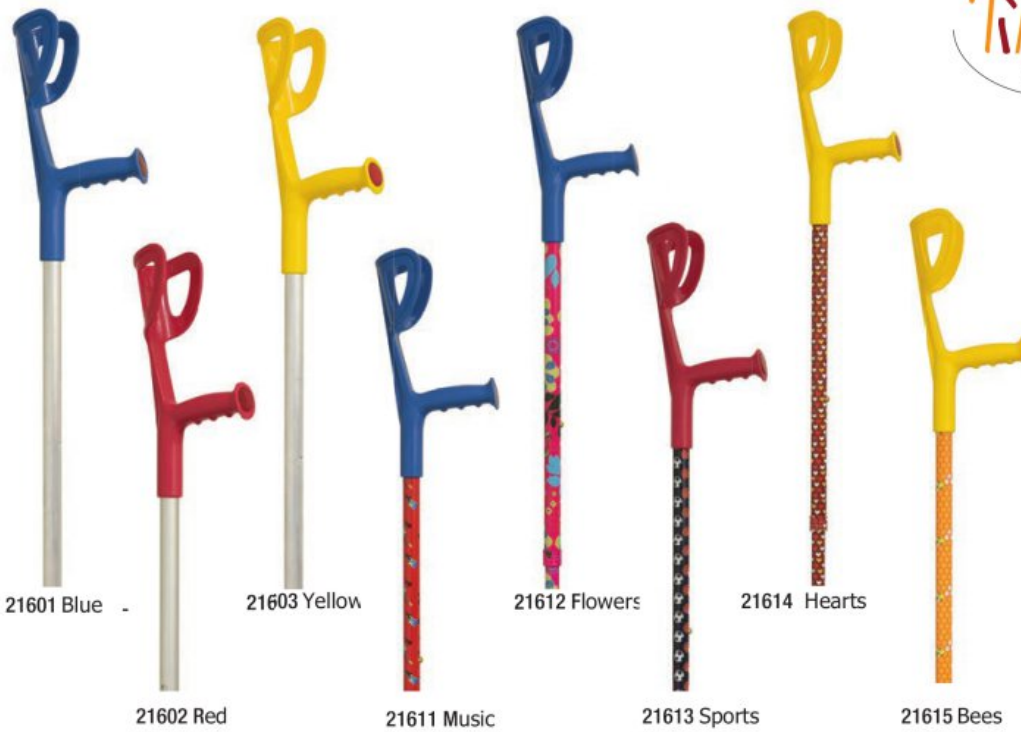

MOBILITY AIDS

2130
 Aluminum Tripod.
 Height adjustable.
 Max. Weight.:100Kg.

2131
 Aluminum Quad cane.
 Height adjustable.
 Max. Weight: 100 Kg.

2132
 Aluminum Quad Crutch.
 Height adjustable.
 Max. Weight: 100 Kg

352
 Quad cane. Availabe in black and bronze.
 Max. Weight.: 110 Kg.

354
 Aluminum Quad Cane
 with traditional/classic
 handle.

MOBILITY AIDS

21601 Blue

21603 Yellow

21612 Flowers

21614 Hearts

21602 Red

21484

2147

2148 Aluminum Forearm Crutch: Height adjustable. Black colour. Max. Weight.: 120 Kg.

21481 Aluminum Forearm Crutch: Height adjustable. Blue Colour. Max. Weight: 120Kg.

21482 Aluminum Forearm Crutch: Height adjustabler. Red Colour. Peso máx: 120Kg.

	Aluminum Forearm Crutch: Height adjustable. Grey Colour. Max. Weight:120 Kg.
21484	Underarm Crutch. Height adjustable. Max. Weight: 110Kg.
2147	