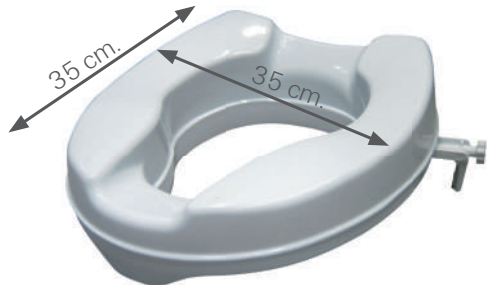

2177

Removable raised toilet. Easy to assembly and clean.
Height: 8 cm + lid.
Weight: 1,3 kg. Max. capacity weight: 130 kg

130 kg.

1'3 kg.

37x45x10 cm

2278

110 kg.

2279

With lid.

227805 Height: 6 cm.
with lid

227810 Alto: 10 cm.

227815 Alto: 15 cm.

227905 Height 6 cm.

227910 Alto: 10 cm.

227915 Alto: 15 cm.

41x37x14 cm

41x37x16 cm

41x37x19 cm

Raised toilet. They fit in most of the WC. They have locks to assembly.
Max. capacity weight: 110 kg.

2280

Bidet for raised toilet seats

22801

Portable bidet for toilet. No installation needed.

395 gr.

Dimensions: 41x37x12cm.

2204

Toilet assisting rail. It makes sit and stand up easier.
Designed to fit standard and elongated toilets. Adjustable
width: 14-26cm.
Size: 62 length x 47 width x 22 height cm.